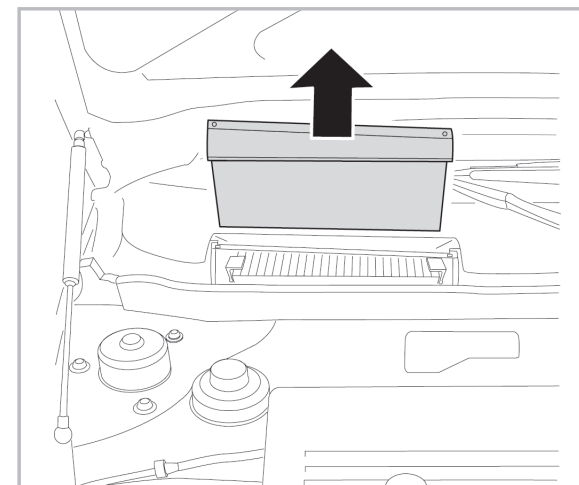

COMFORT

particle filter

715601

FH436

PA

WANT TO KNOW MORE?

www.valeo-techassist.com

FOR
MERCEDES SPRINTER II A+ (04/06 >)
VOLKSWAGEN CRAFTER A/C+ (04/06 >)