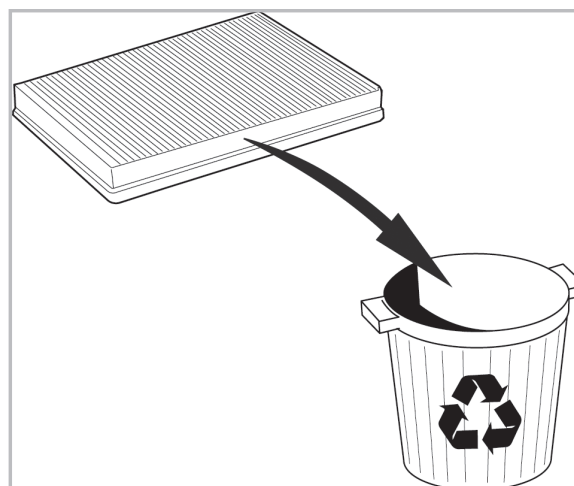

COMFORT

particle filter

715601

FH436

PA

WANT TO KNOW MORE?

www.valeo-techassist.com

FOR
MERCEDES SPRINTER II A+ (04/06 >)
VOLKSWAGEN CRAFTER A/C+ (04/06 >)