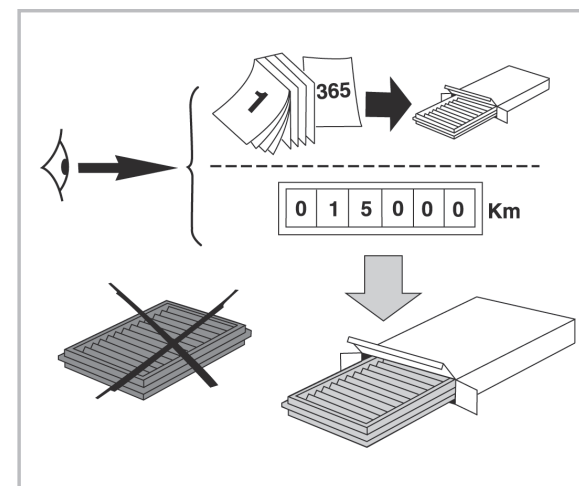

COMFORT

particle filter

715601

FH436

PA

WANT TO KNOW MORE?

www.valeo-techassist.com

FOR
MERCEDES SPRINTER II A+ (04/06 >)
VOLKSWAGEN CRAFTER A/C+ (04/06 >)