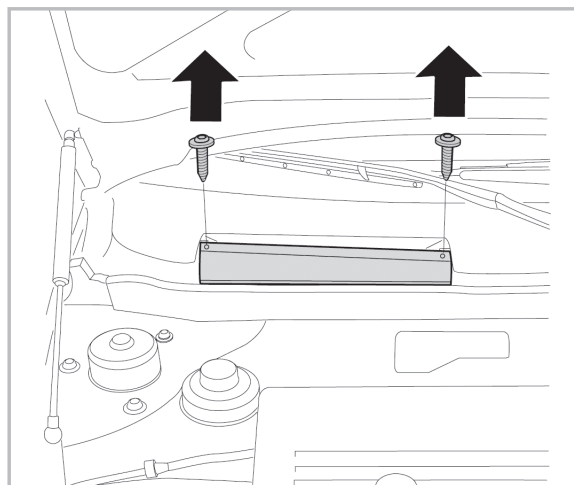

COMFORT

particle filter

715601

FH436

PA

WANT TO KNOW MORE?

www.valeo-techassist.com

FOR
MERCEDES SPRINTER II A+ (04/06 >)
VOLKSWAGEN CRAFTER A/C+ (04/06 >)