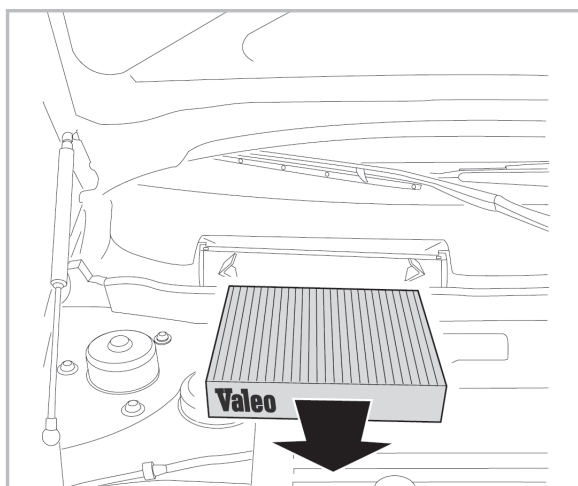

COMFORT

particle filter

715601

FH436

PA

WANT TO KNOW MORE?

www.valeo-techassist.com

FOR
MERCEDES SPRINTER II A+ (04/06 >)
VOLKSWAGEN CRAFTER A/C+ (04/06 >)